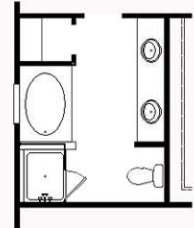

evanscoghill.com

Large Homesites . Access to Waterfront Amenities . Owner's Retreat Down Plans . Evans Coghill Signature Details . Minutes from Downtown Belmont

the wylie

2 Story/4 Bed/Flexible Room/2.5 Bath/Owner's Retreat Down/Loft
2576 Square Feet

OPTION
opt owner's bath
spa shower

OPTION
opt owner's
bath tub

OPTION
flexible room: guest suite option

UPPER LEVEL PLAN

CONTACT:

Paul Stanger
New Home Specialist
704.899.4995
pstanger@evanscoghill.com

Marketing by BSI Builder Services