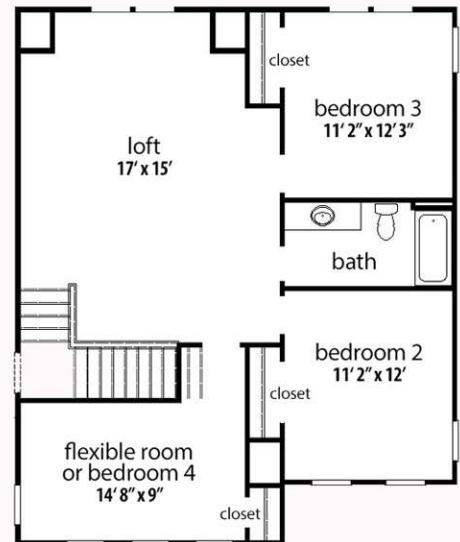

evanscoghill.com

Large Homesites . Access to Waterfront Amenities . Owner's Retreat Down Plans . Evans Coghill Signature Details . Minutes from Downtown Belmont

the wylie

2 Story/4 Bed/Flexible Room/2.5 Bath/Owner's Retreat Down/Loft
2576 Square Feet

OPTION
opt owner's bath
spa shower

OPTION
opt owner's
bath tub

OPTION
flexible room: guest suite option

UPPER LEVEL PLAN

CONTACT:

Paul Stanger
New Home Specialist
704.899.4995
pstanger@evanscoghill.com

Marketing by BSI Builder Services

Renderings shown are meant to be representative of the home and may include details, features or colors not included in the actual home. Square footage is based on plans and blue prints. Please consult sales representative for details.