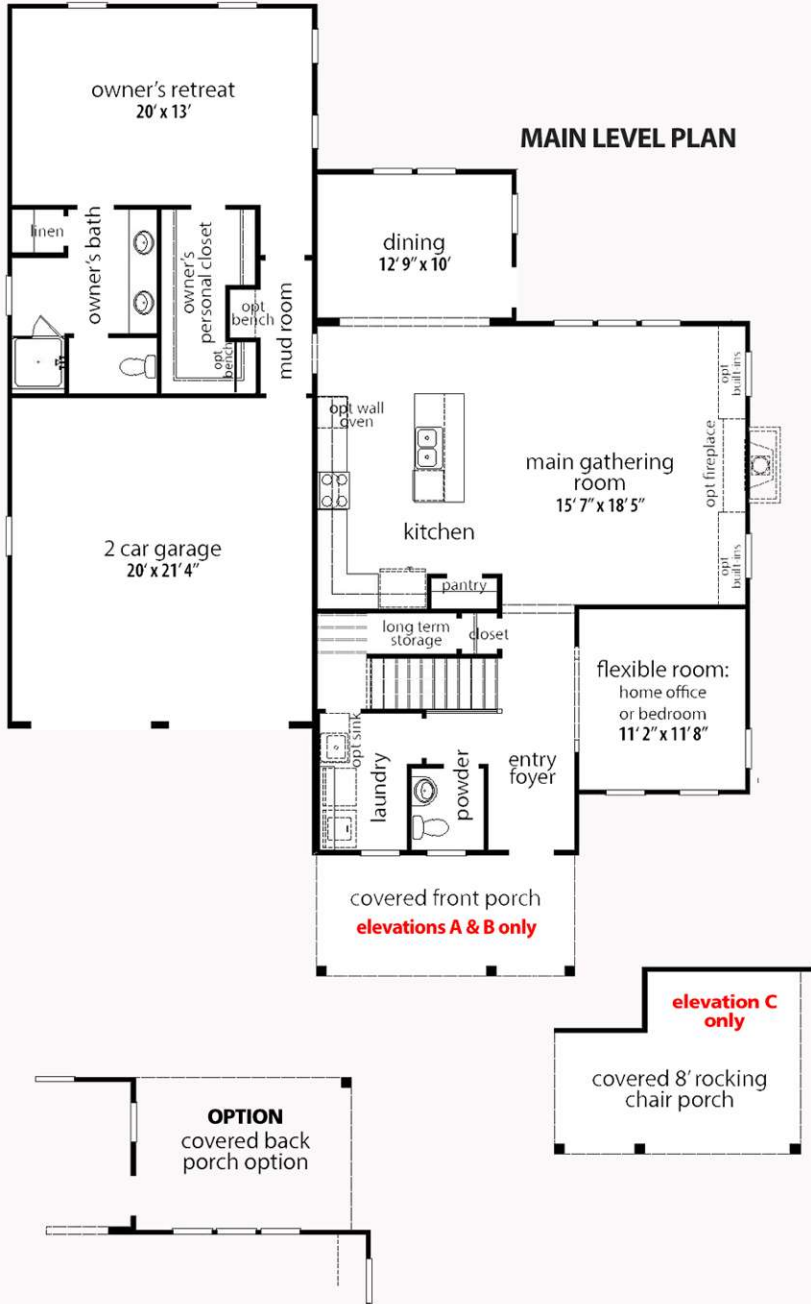

the wylie

2 Story/4 Bed/Flexible Room/2.5 Bath/Owner's Retreat Down/Loft
2576 Square Feet

A gracious life awaits.

APPROACH VIEW A

APPROACH VIEW B

APPROACH VIEW C

ABOUT THE WYLIE

During the early years of the Piedmont in North Carolina, Native Americans navigated the Catawba River settling along its banks and partaking in the bounty it provided. A part of that life-giving river chain is Lake Wylie, whose shores McLean gently touches. Its storied past is built upon a foundation of upholding our Southern legacies, and our insistence on making the South welcoming and real. Not unlike this traditionally designed owner's retreat on main level plan, our Wylie is full of places to thrive. It can be identified by noting its open, bright rooms, grand gathering areas, a generous kitchen, and plenty of storage. It stands as an enduring commitment to the beliefs that building with comfort, and convenience is the best way to experience the abundance you deserve.

Renderings shown are meant to be representative of the home and may include details, features or colors not included in the actual home. Square footage is based on plans and blue prints. Please consult sales representative for details.

evanscoghill.com

Large Homesites . Access to Waterfront Amenities . Owner's Retreat Down Plans . Evans Coghill Signature Details . Minutes from Downtown Belmont

the wylie

2 Story/4 Bed/Flexible Room/2.5 Bath/Owner's Retreat Down/Loft
2576 Square Feet

OPTION
opt owner's bath
spa shower

OPTION
opt owner's
bath tub

OPTION
flexible room: guest suite option

UPPER LEVEL PLAN

CONTACT:

Paul Stanger
New Home Specialist
704.899.4995
pstanger@evanscoghill.com

Marketing by BSI Builder Services